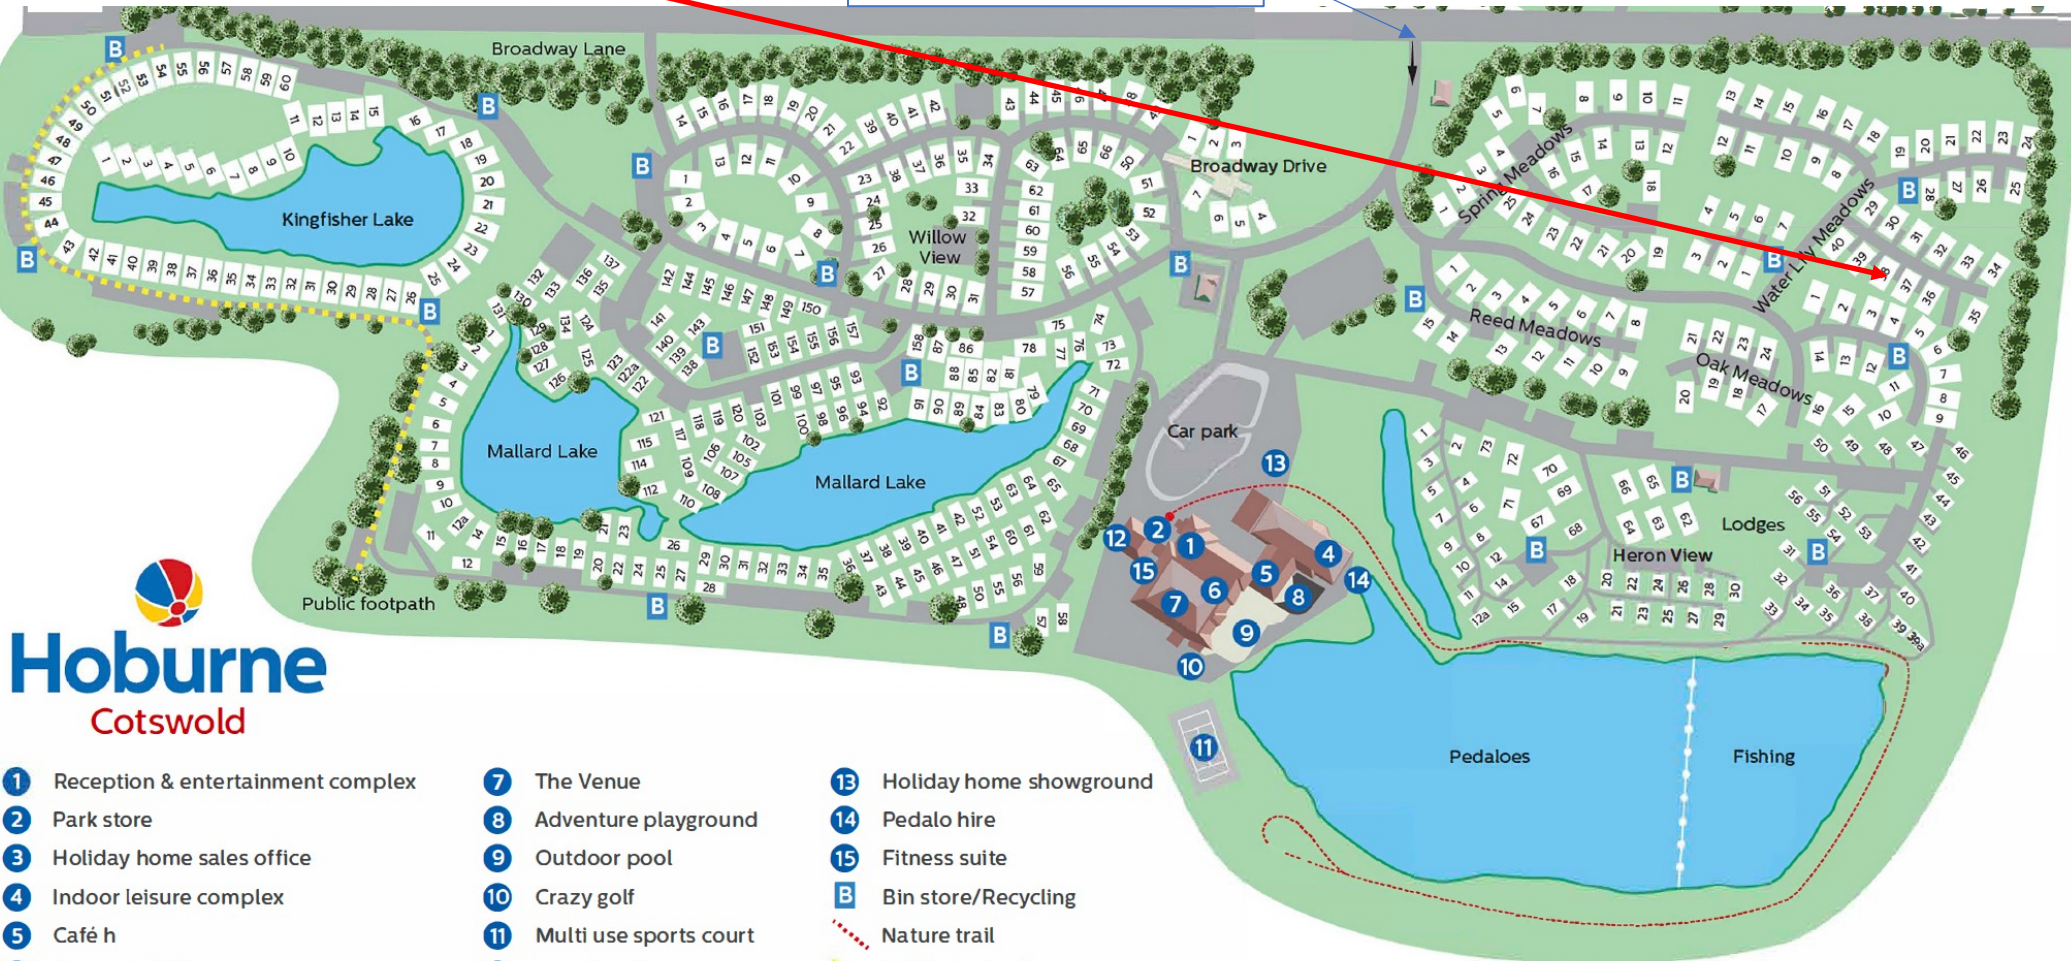

Wine Down Retreat
WLM38

Park entrance

- 1 Reception & entertainment complex
- 2 Park store
- 3 Holiday home sales office
- 4 Indoor leisure complex
- 5 Café h
- 6 Brasserie 1912

- 7 The Venue
- 8 Adventure playground
- 9 Outdoor pool
- 10 Crazy golf
- 11 Multi use sports court
- 12 Launderette

- 13 Holiday home showground
- 14 Pedalo hire
- 15 Fitness suite
- B Bin store/Recycling
- Nature trail
- Public footpath