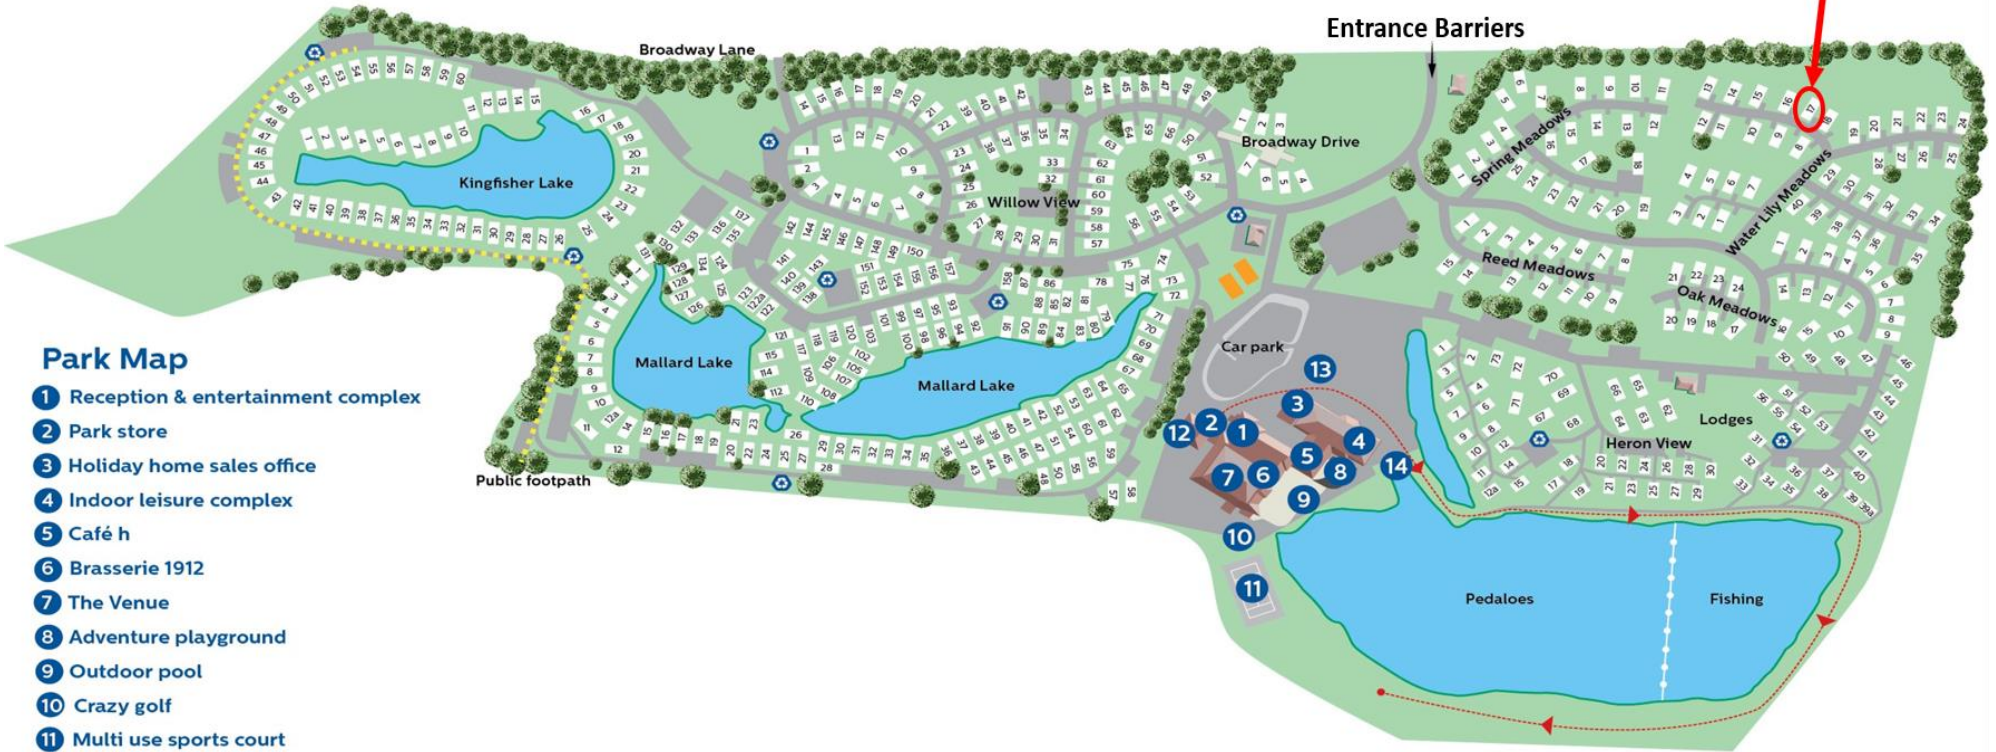

Pitch
Waterlily Meadows 17
Burford Lodge

Park Map

- 1 Reception & entertainment complex
- 2 Park store
- 3 Holiday home sales office
- 4 Indoor leisure complex
- 5 Café
- 6 Brasserie 1912
- 7 The Venue
- 8 Adventure playground
- 9 Outdoor pool
- 10 Crazy golf
- 11 Multi use sports court
- 12 Launderette
- 13 Holiday home showground
- 14 Pedalo hire
- ♻️ Recycling
- 👉 Nature trail
- 👉 Public footpath