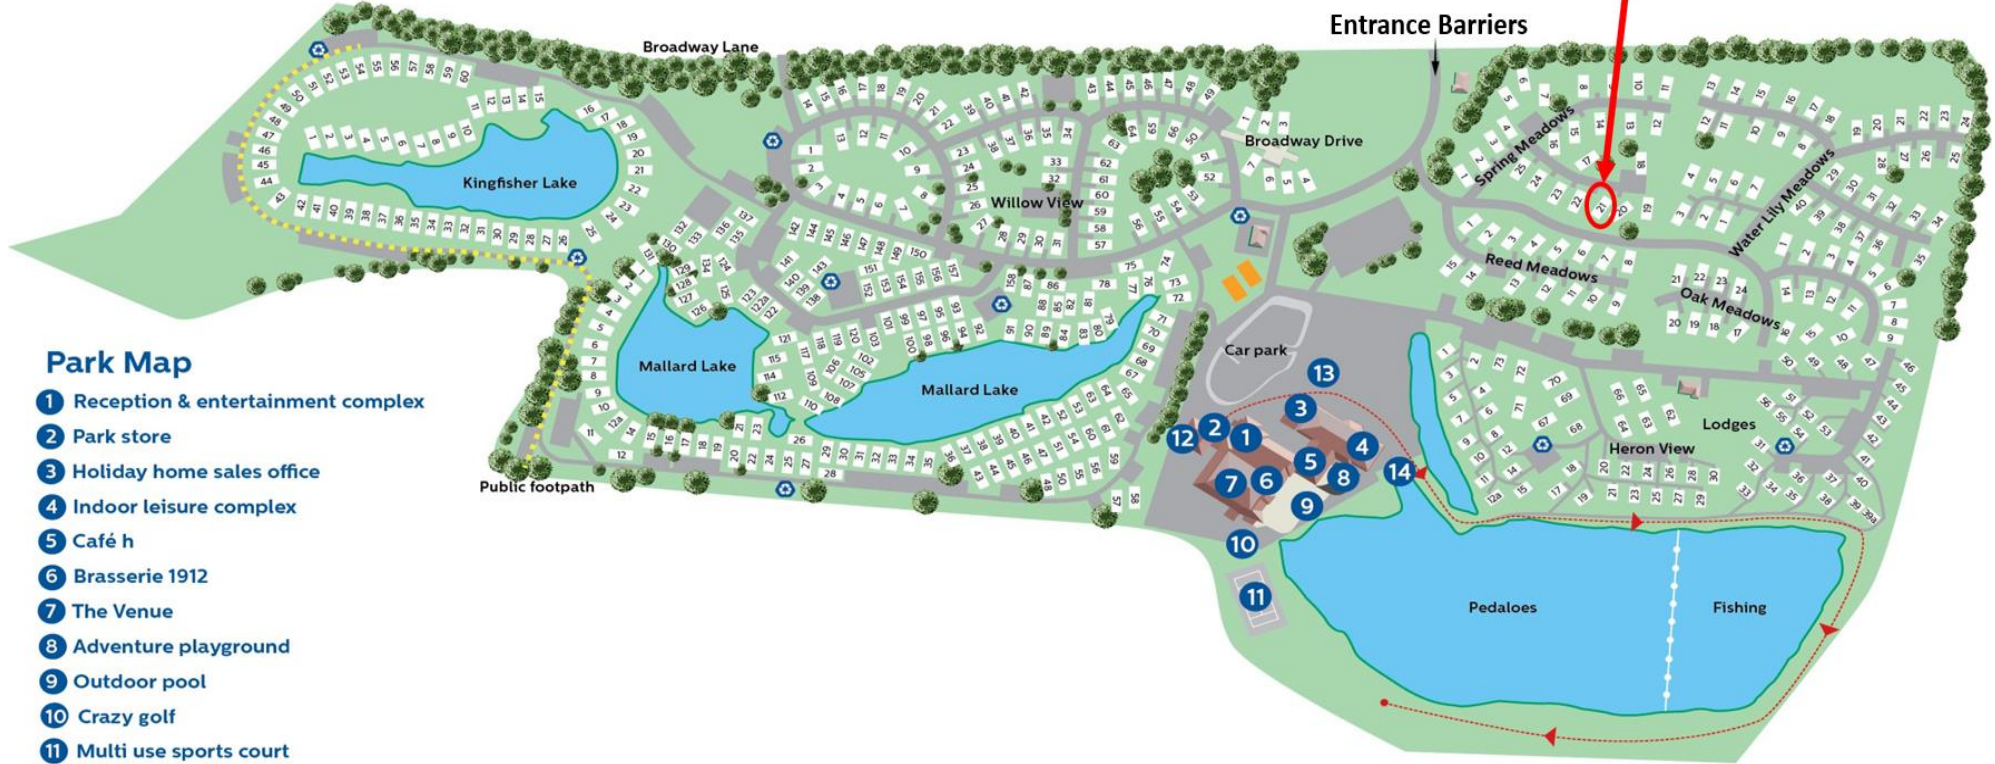

Pitch
Spring Meadows 21
The Warren

Park Map

- 1 Reception & entertainment complex
- 2 Park store
- 3 Holiday home sales office
- 4 Indoor leisure complex
- 5 Café h
- 6 Brasserie 1912
- 7 The Venue
- 8 Adventure playground
- 9 Outdoor pool
- 10 Crazy golf
- 11 Multi use sports court
- 12 Launderette
- 13 Holiday home showground
- 14 Pedalo hire
- ♻️ Recycling
- 👤 Nature trail
- 👤 Public footpath