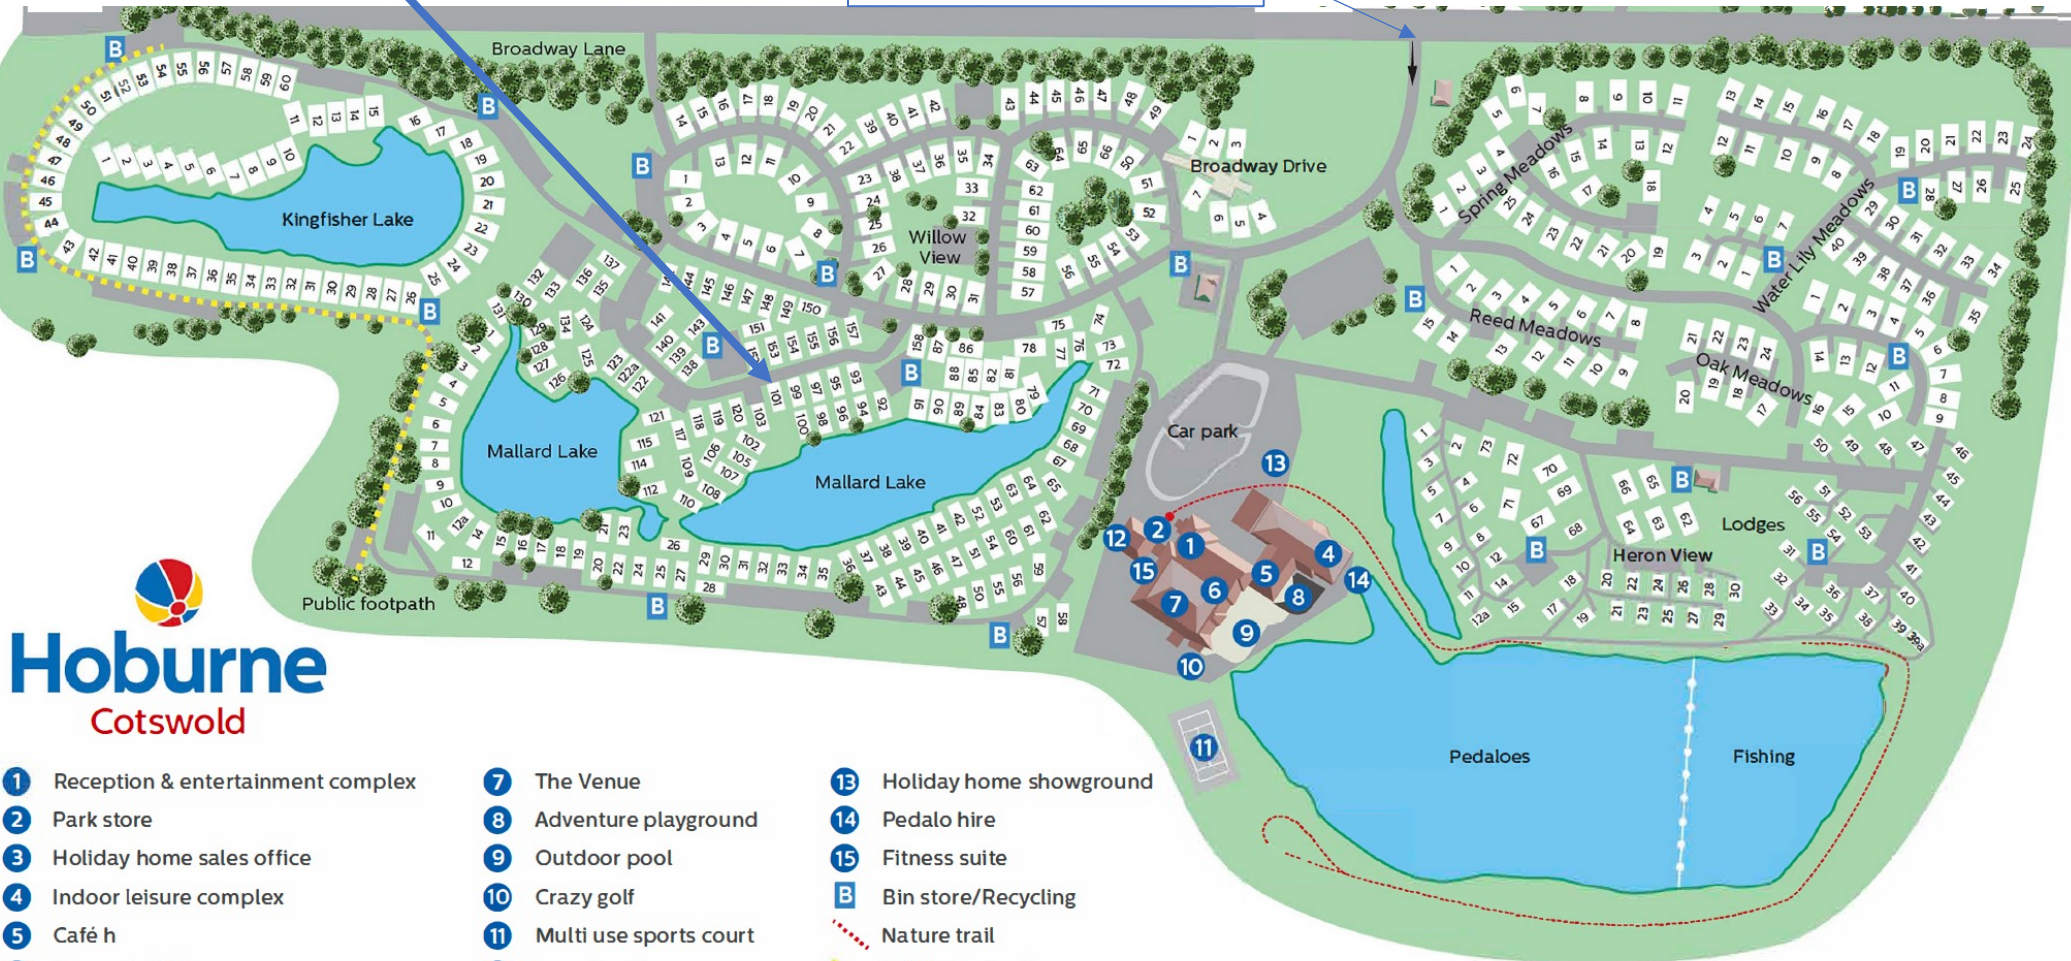

Reeds View
ST101

Park entrance

Hoburne
Cotswold

- 1 Reception & entertainment complex
- 2 Park store
- 3 Holiday home sales office
- 4 Indoor leisure complex
- 5 Café h
- 6 Brasserie 1912

- 7 The Venue
- 8 Adventure playground
- 9 Outdoor pool
- 10 Crazy golf
- 11 Multi use sports court
- 12 Launderette

- 13 Holiday home showground
- 14 Pedalo hire
- 15 Fitness suite
- B Bin store/Recycling
- Nature trail
- Public footpath