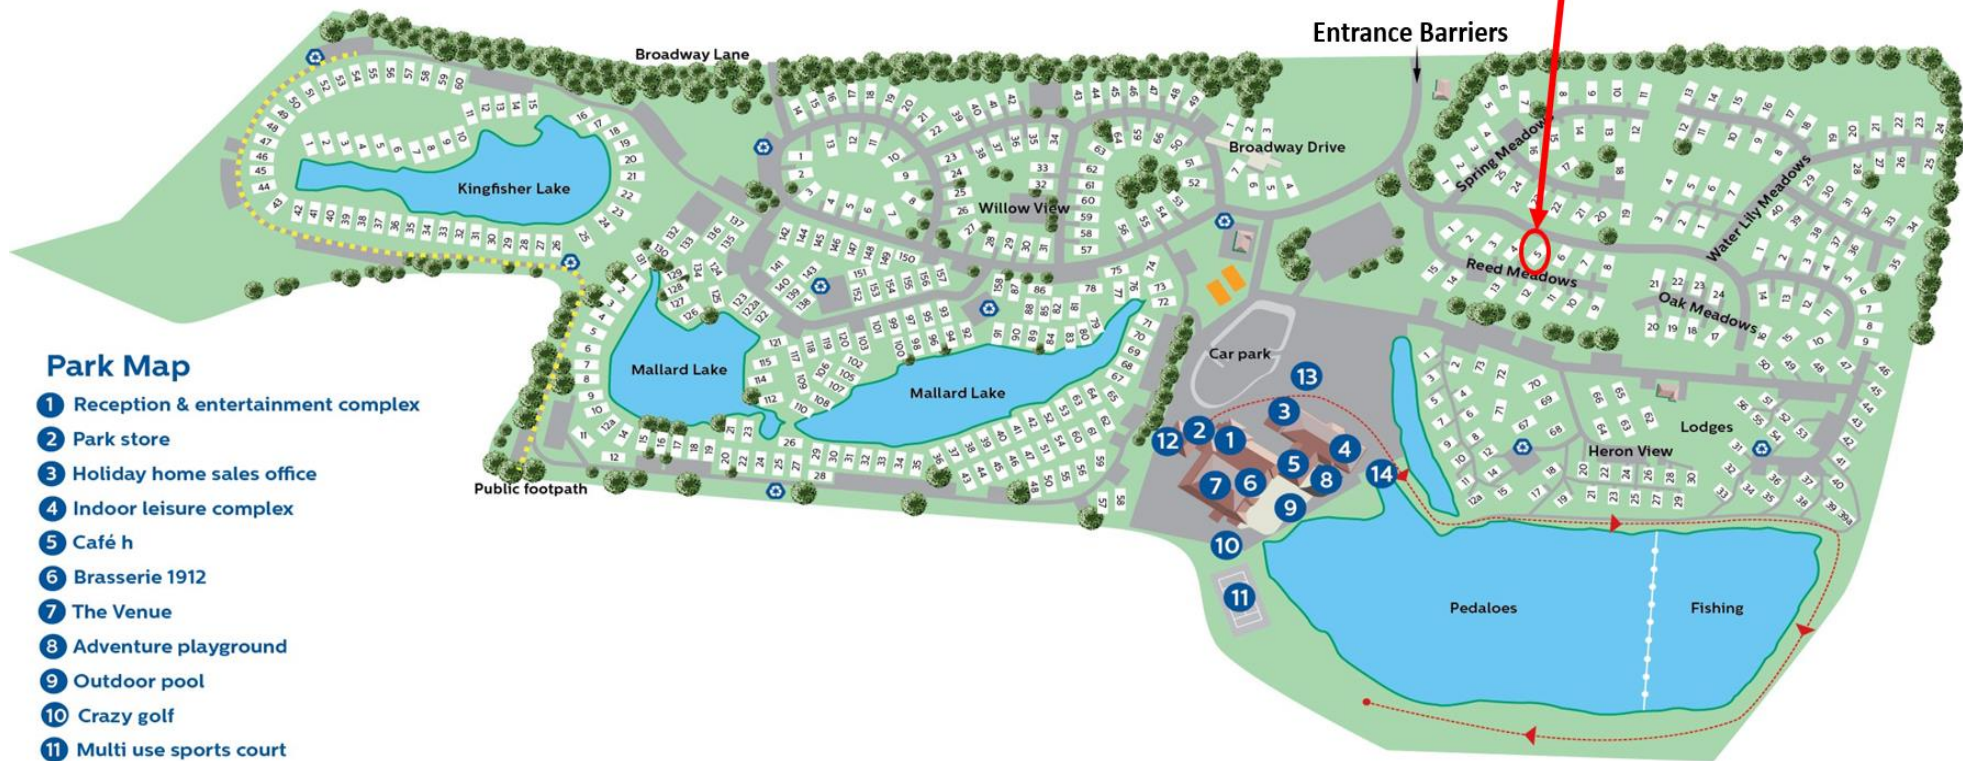

Pitch
Reed Meadows 5
Reeds Lodge

Park Map

- 1 Reception & entertainment complex
- 2 Park store
- 3 Holiday home sales office
- 4 Indoor leisure complex
- 5 Café h
- 6 Brasserie 1912
- 7 The Venue
- 8 Adventure playground
- 9 Outdoor pool
- 10 Crazy golf
- 11 Multi use sports court
- 12 Launderette
- 13 Holiday home showground
- 14 Pedalo hire
-  Recycling
-  Nature trail
-  Public footpath