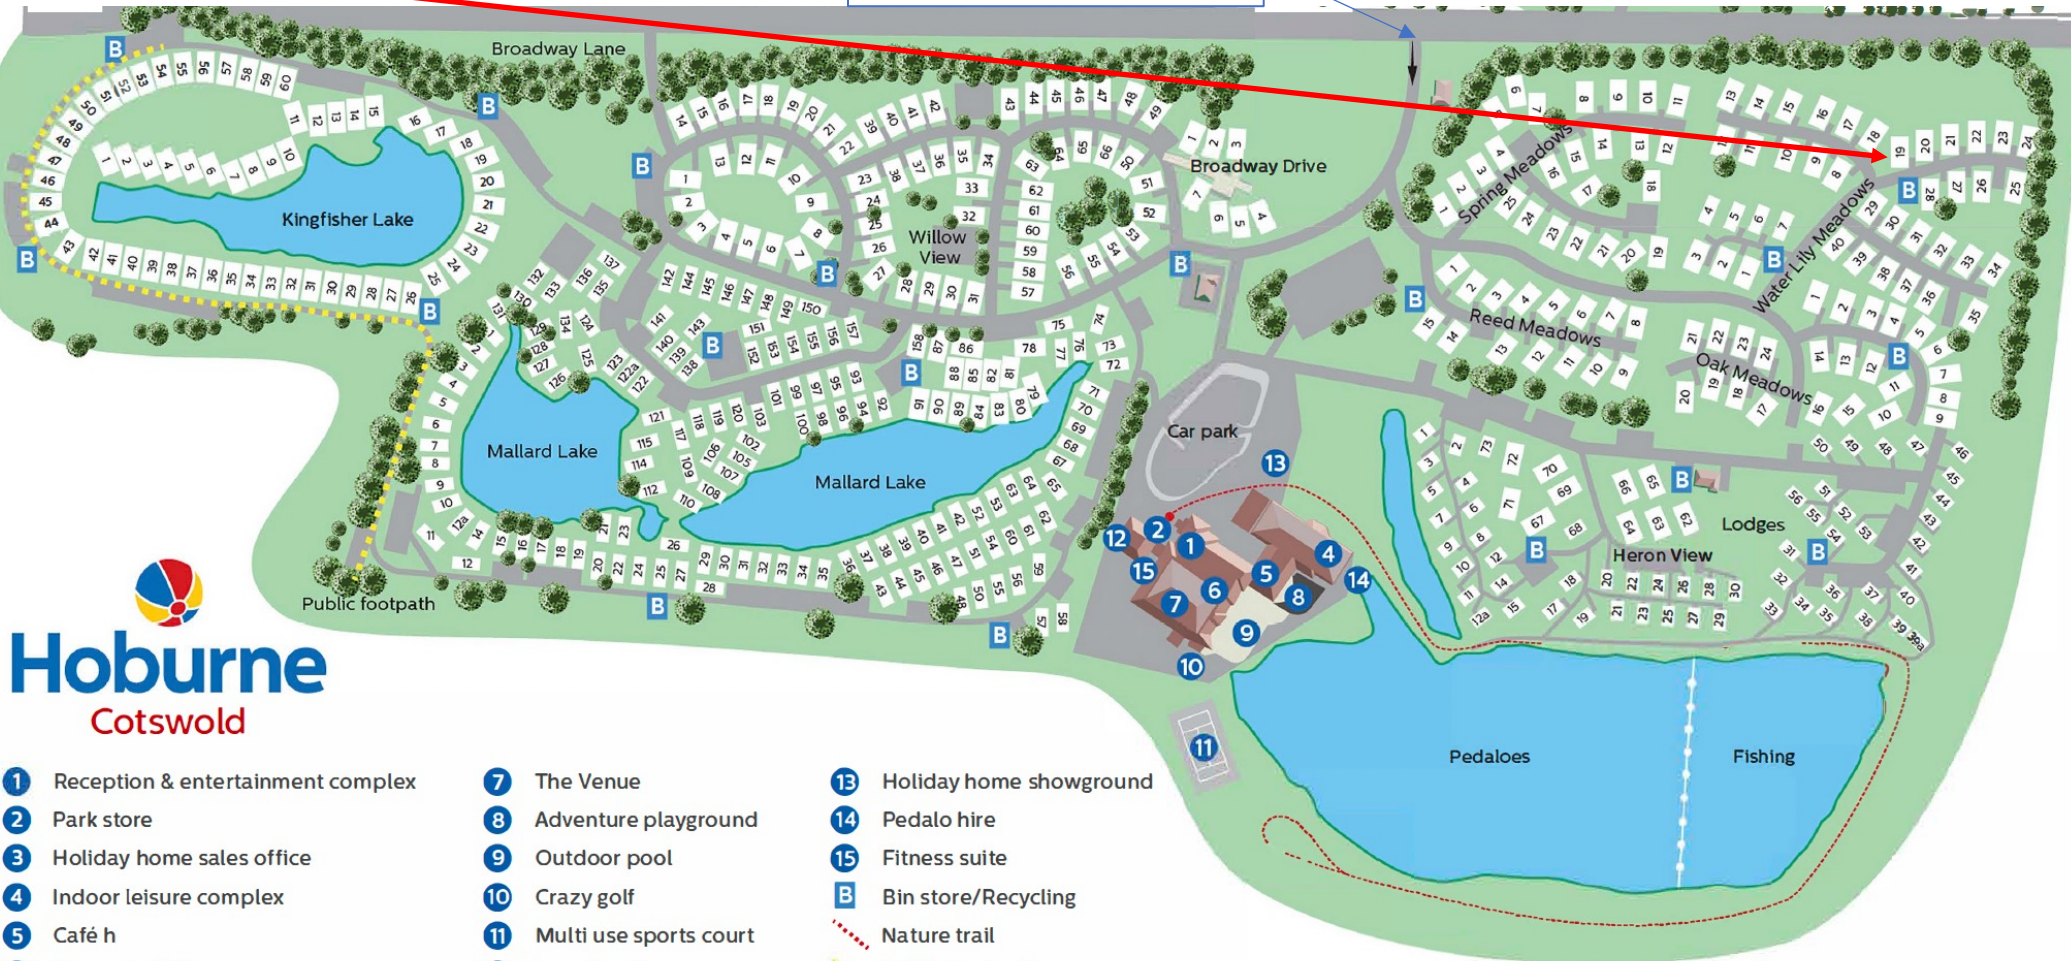

Paws Lodge
WLM 19

Park entrance

- 1 Reception & entertainment complex
- 2 Park store
- 3 Holiday home sales office
- 4 Indoor leisure complex
- 5 Café h
- 6 Brasserie 1912

- 7 The Venue
- 8 Adventure playground
- 9 Outdoor pool
- 10 Crazy golf
- 11 Multi use sports court
- 12 Launderette

- 13 Holiday home showground
- 14 Pedalo hire
- 15 Fitness suite
- B Bin store/Recycling
- Nature trail
- ★ Public footpath