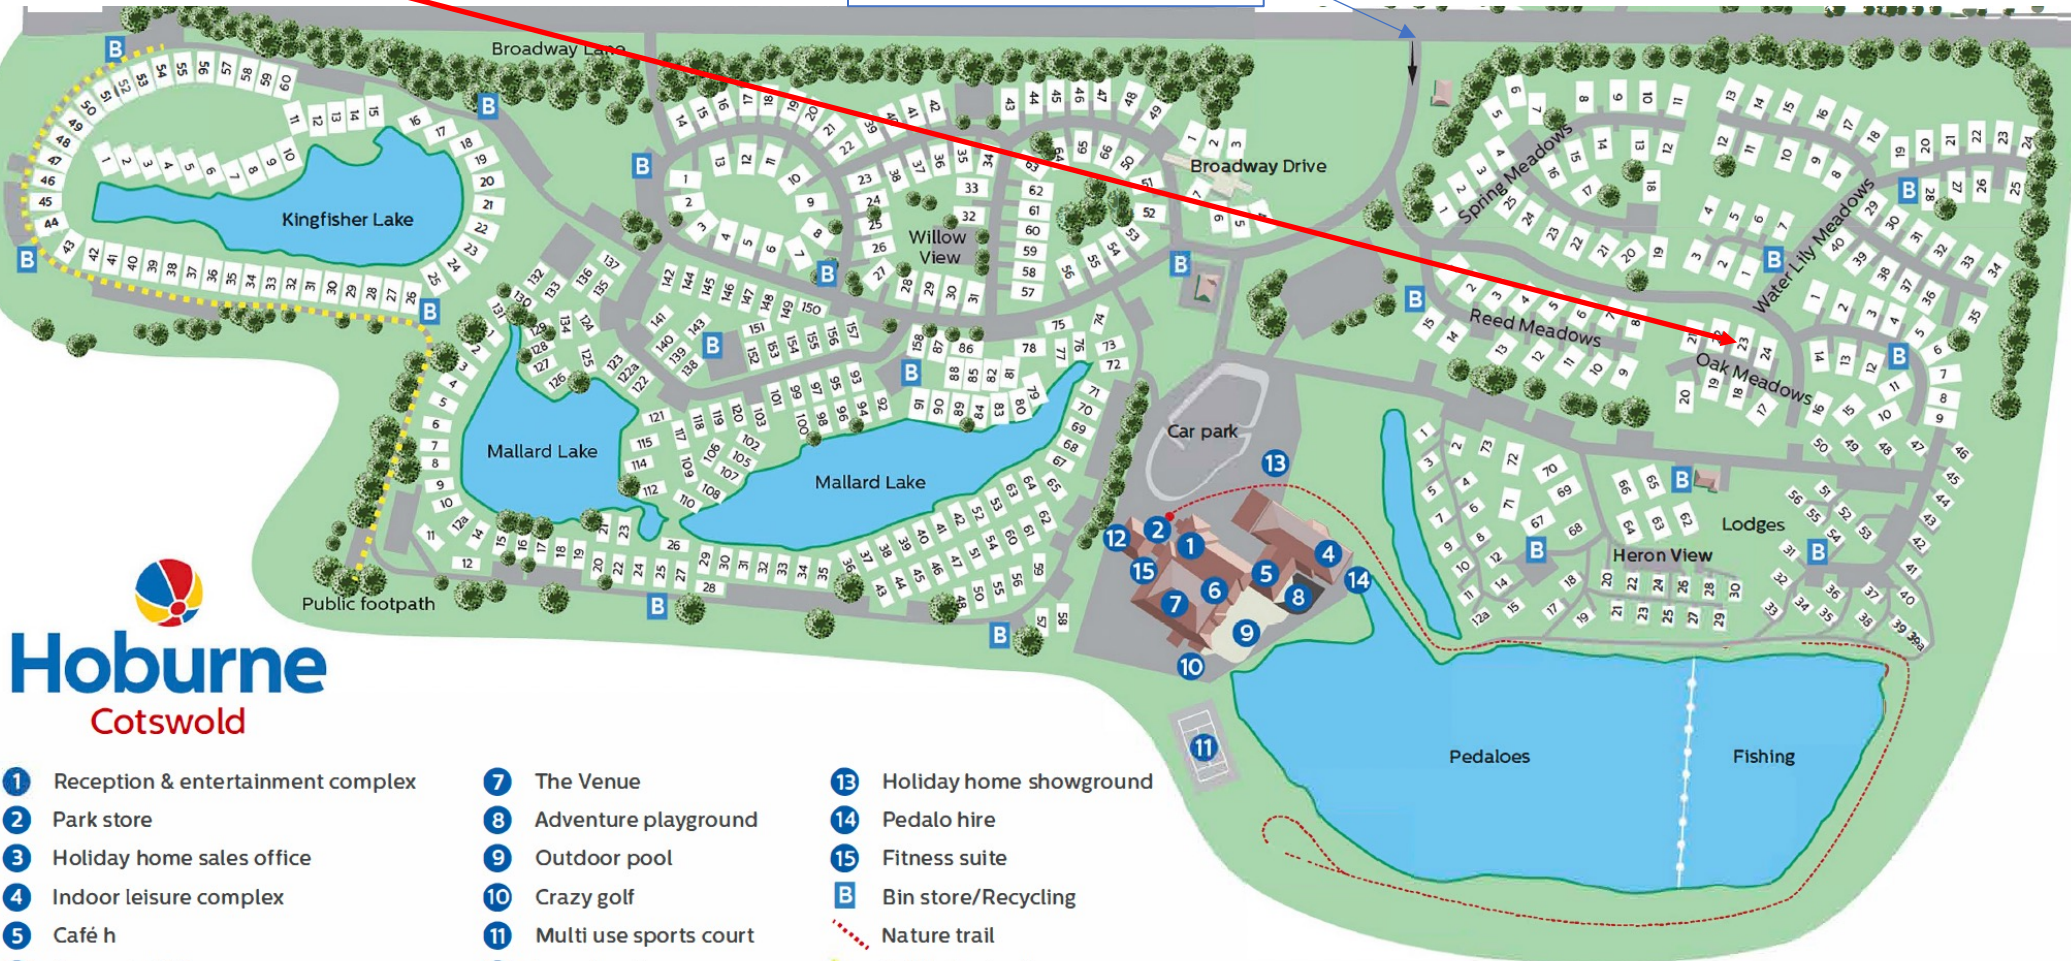

Meadow View
OM23

Park entrance

- 1 Reception & entertainment complex
- 2 Park store
- 3 Holiday home sales office
- 4 Indoor leisure complex
- 5 Café h
- 6 Brasserie 1912

- 7 The Venue
- 8 Adventure playground
- 9 Outdoor pool
- 10 Crazy golf
- 11 Multi use sports court
- 12 Launderette

- 13 Holiday home showground
- 14 Pedalo hire
- 15 Fitness suite
- B Bin store/Recycling
- Nature trail
- Public footpath