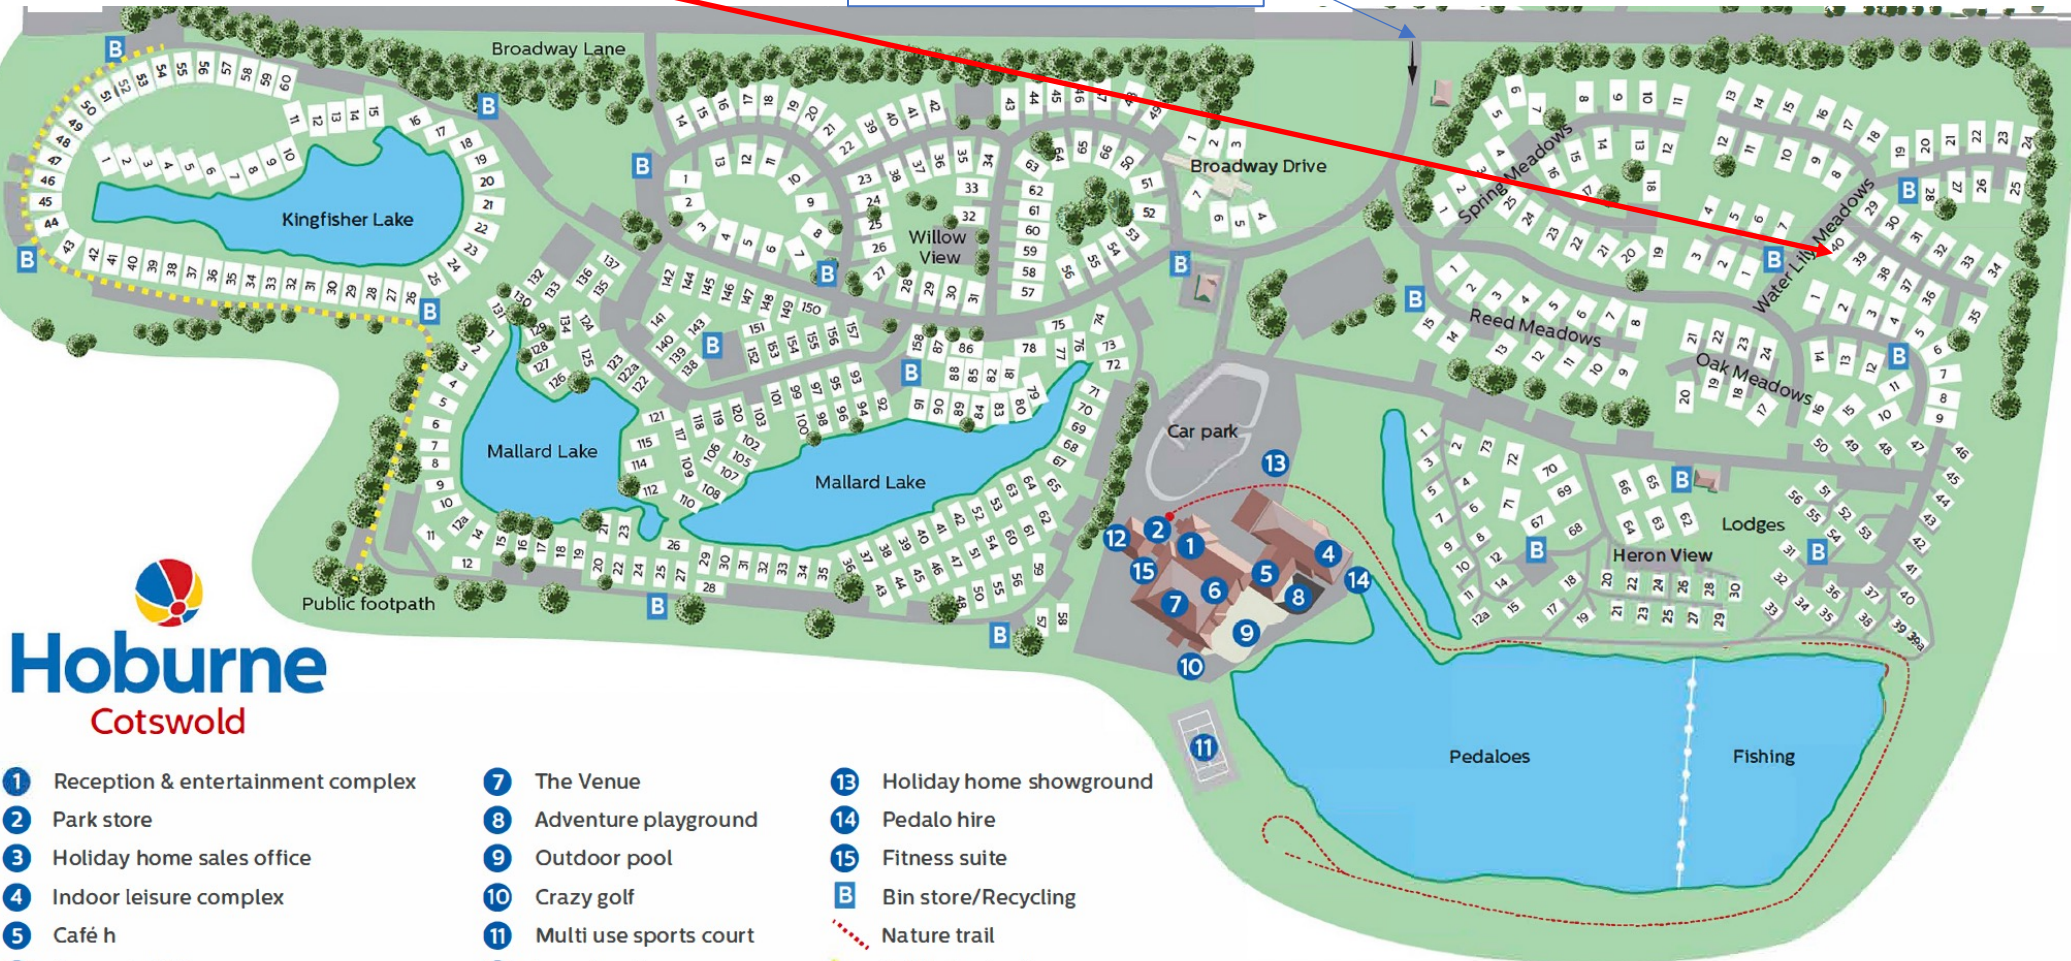

Lazy Lily Lodge
WLM40

Park entrance

- 1 Reception & entertainment complex
- 2 Park store
- 3 Holiday home sales office
- 4 Indoor leisure complex
- 5 Café h
- 6 Brasserie 1912

- 7 The Venue
- 8 Adventure playground
- 9 Outdoor pool
- 10 Crazy golf
- 11 Multi use sports court
- 12 Launderette

- 13 Holiday home showground
- 14 Pedalo hire
- 15 Fitness suite
- B Bin store/Recycling
- Nature trail
- Public footpath