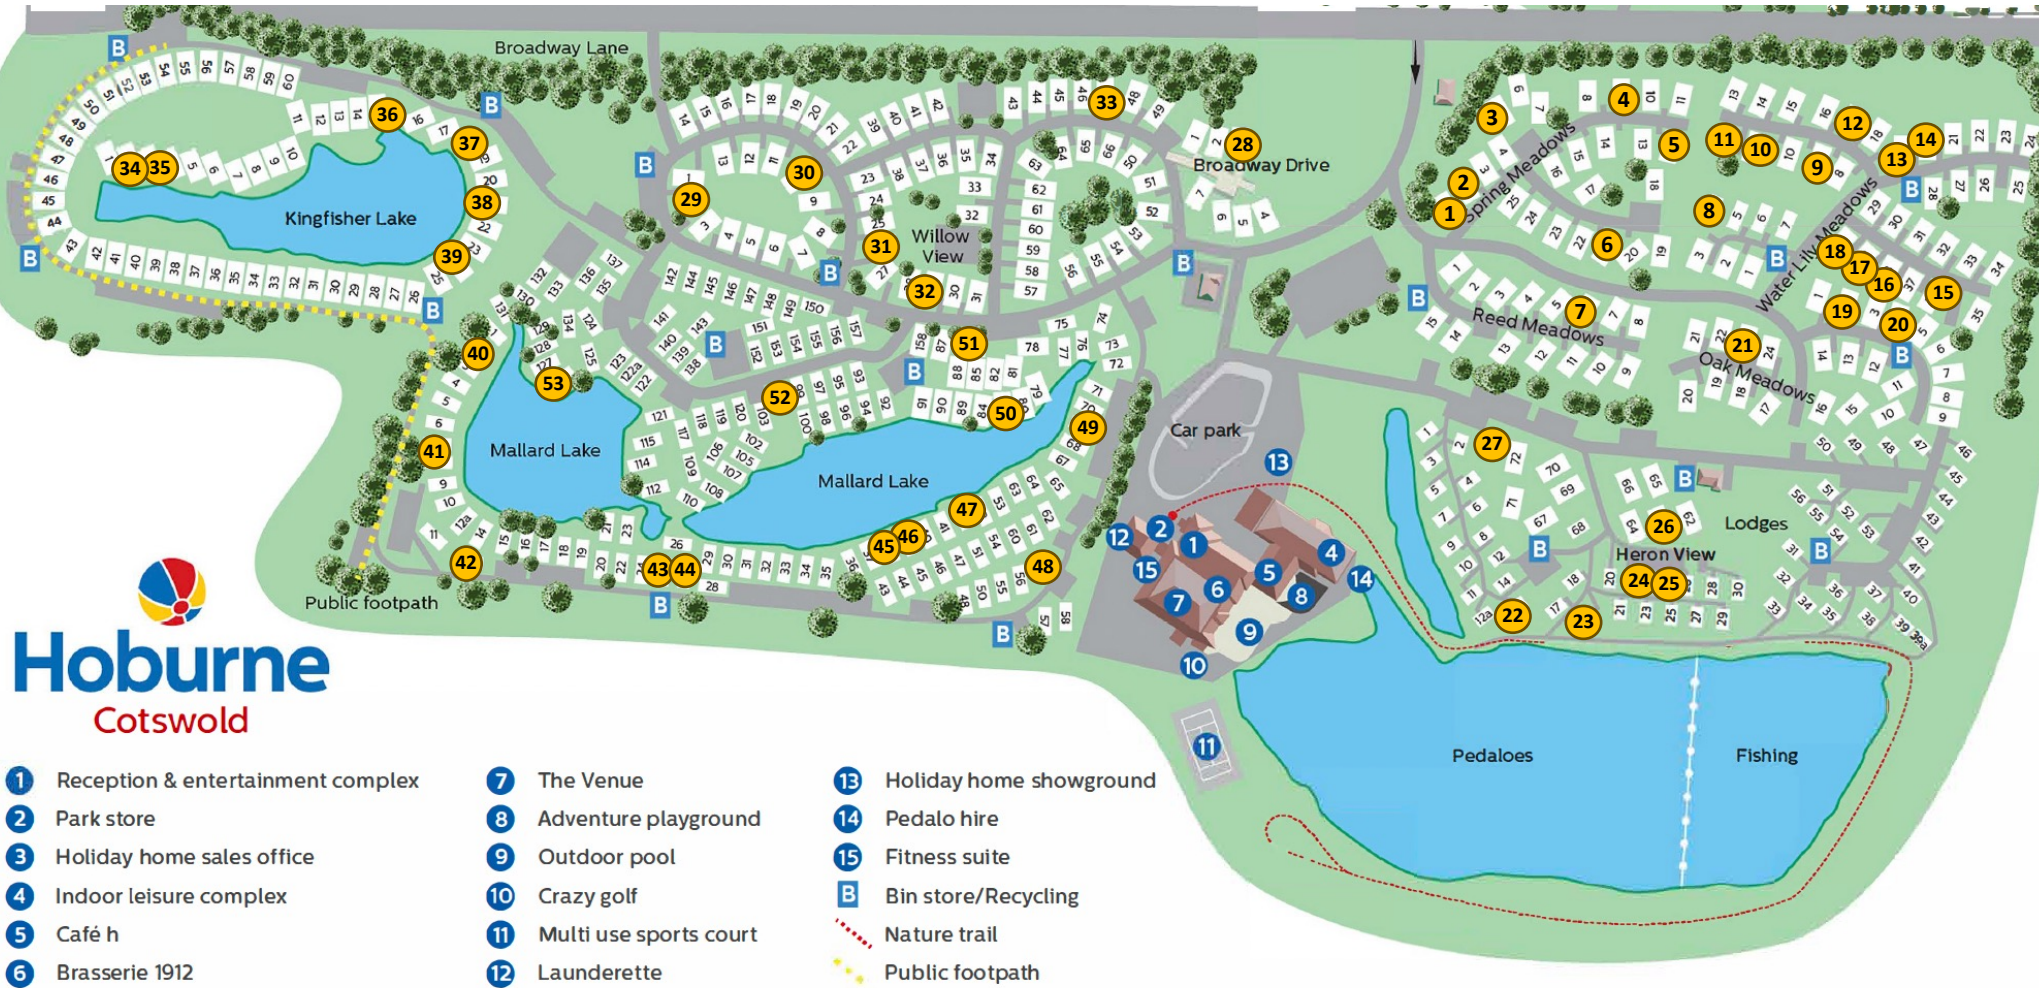

Cotswold Retreats Hoburne Properties March 2025

Number on Map	Property name	Pitch number	Area	Hot tub	Lakeside	Lakeview	Dog Friendly	No of Bedrooms
1	Bibury	SM 1	Spring Meadows 1				✓	2
2	Cottontail Lodge	SM 2	Spring Meadows 2	✓			✓	3
3	The Burrow	SM 5	Spring Meadows 5				✓	3
4	Thumper Lodge	SM 9	Spring Meadows 9	✓			✓	3
5	Spring Lodge	SM 12	Spring Meadows 12	✓			✓	2
6	The Warren	SM 21	Spring Meadows 21	✓			✓	2
7	Bluebell Lodge	RM 6	Reed Meadows 6				✓	3
8	Wyndham Lodge	WLM 4	Water Lily Meadows 4				✓	3
9	The Lighthouse	WLM 9	Water Lily Meadows 9				✓	2
10	Wildflower	WLM 11	Water Lily Meadows 11	✓				3
11	Spring View	WLM 12	Water Lily Meadows 12	✓			✓	2
12	Burford	WLM 17	Water Lily Meadows 17	✓			✓	2
13	Paws Lodge	WLM 19	Water Lily Meadows 19	✓			✓	3
14	The Boat House	WLM 20	Water Lily Meadows 20	✓			✓	3
15	Daisy	WLM 36	Water Lily Meadows 36	✓			✓	3
16	Wine Down Retreat	WLM 38	Water Lily Meadows 38				✓	3
17	The Bee Hive	WLM 39	Water Lily Meadows 39	✓			✓	3
18	Lazy Lily Lodge	WLM 40	Water Lily Meadows 40	✓			✓	2
19	Honeysuckle Lodge	OM 2	Oak Meadows 2	✓			✓	2
20	Puddleducks	OM 4	Oak Meadows 4	✓			✓	3
21	Meadow View	OM 23	Oak Meadows 23	✓			✓	3
22	Wide Water	HV 15	Heron View 15		✓		✓	2
23	Lodge on the Lake	HV19	Heron View 19		✓		✓	2
24	Bumble Bee Lodge	HV 22	Heron View 22			✓	✓	2
25	The Bathing House	HV 24	Heron View 24			✓	✓	2
26	Woodpecker Lodge	HV63	Heron View 63				✓	3
27	The Cosy Cabin	HV73	Heron View 73			✓	✓	2 (sleeps 6)
28	Busy Bees	BD 3	Broadway Drive 3				✓	3
29	The Lemon Tree	WV 2	Willow View 2				✓	3
30	Willow Lodge	WV 10	Willow View 10				✓	2
31	Sunflower Lodge	WV 26	Willow View 26				✓	3
32	"This one"	WV 29	Willow View 29					2
33	Cotswold Lodge	WV 47	Willow View 47				✓	3 (sleeps 5)
34	Lakewood Lodge	ND 2	Kingfisher Lake 2		✓		✓	2 (plus one chair bed sleeps 5 in total)
35	Sunnyside Lodge	ND 3	Kingfisher Lake 3		✓		✓	2
36	Clearwater	ND 15	Kingfisher Lake 15		✓			2
37	Goosewing	ND 18	Kingfisher Lake 18		✓			3
38	Sunset Lodge	ND21	Kingfisher Lake 21		✓			3
39	Waterside Lodge	ND 24	Kingfisher Lake 24		✓		✓	2
40	Waters edge	ST 2	Mallard Lake 2		✓			3
41	Hummingbird Lodge	ST 7	Mallard Lake 7		✓		✓	3 (sleeps 7)
42	Mallard Corner	ST 12	Mallard Lake 12			✓	✓	2
43	Lakes End	ST 25	Mallard Lake 25		✓		✓	2
44	Butterfly Lodge	ST27	Mallard Lake 27			✓	✓	2
45	Belle Vue	ST 38	Mallard Lake 38		✓			3
46	Lake Retreat	ST 39	Mallard Lake 39		✓		✓	2
47	Dragonfly Lodge	ST 52	Mallard Lake 52		✓			2
48	Lavender Lodge	ST 59	Mallard Lake 59			✓	✓	2
49	Drakes View	ST 69	Mallard Lake 69		✓		✓	3
50	Lily Pad	ST 83	Mallard Lake 83		✓		✓	2
51	Sweet Pea	ST 86	Mallard Lake 86			✓	✓	2
52	Reeds View	ST 101	Mallard Lake 101		✓			2
53	Lakeview Lodge	ST 126	Mallard Lake 126		✓		✓	2