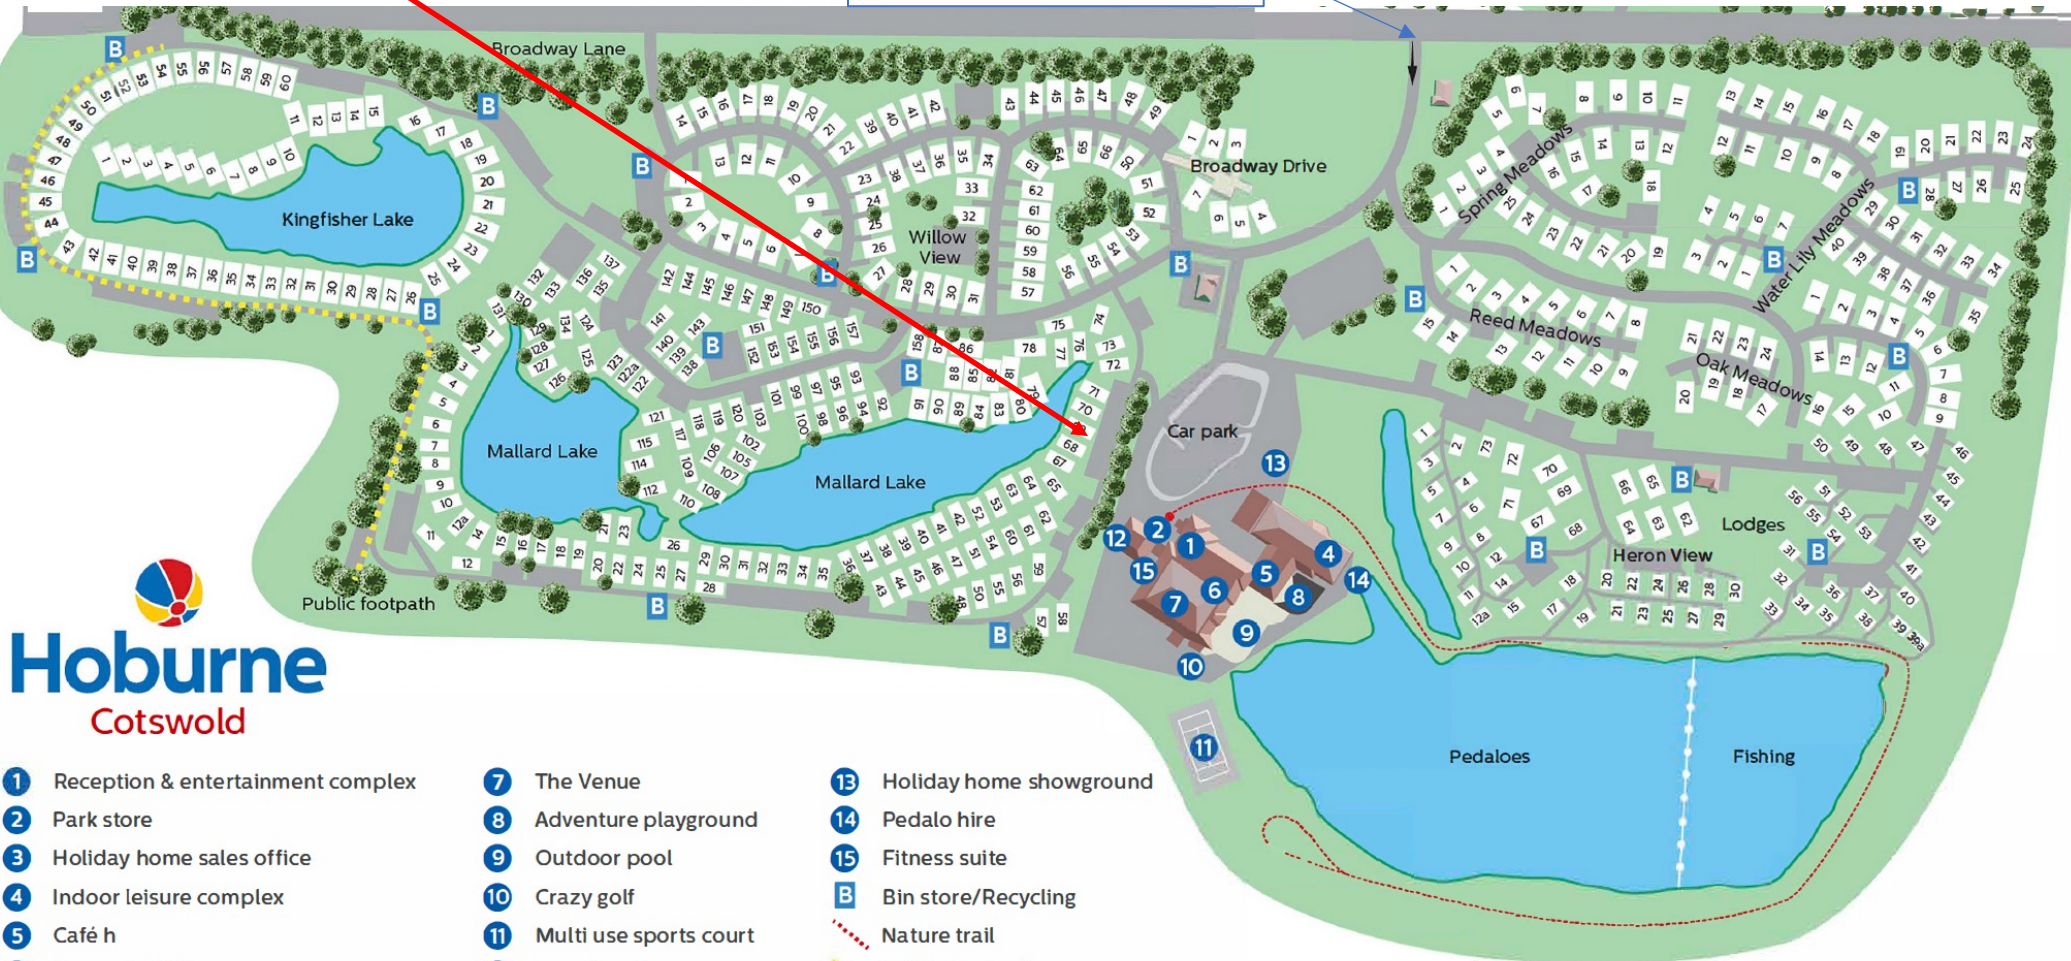

Drakes view
ST69

Park entrance

- 1 Reception & entertainment complex
- 2 Park store
- 3 Holiday home sales office
- 4 Indoor leisure complex
- 5 Café h
- 6 Brasserie 1912

- 7 The Venue
- 8 Adventure playground
- 9 Outdoor pool
- 10 Crazy golf
- 11 Multi use sports court
- 12 Launderette

- 13 Holiday home showground
- 14 Pedalo hire
- 15 Fitness suite
- B Bin store/Recycling
- Nature trail
- Public footpath