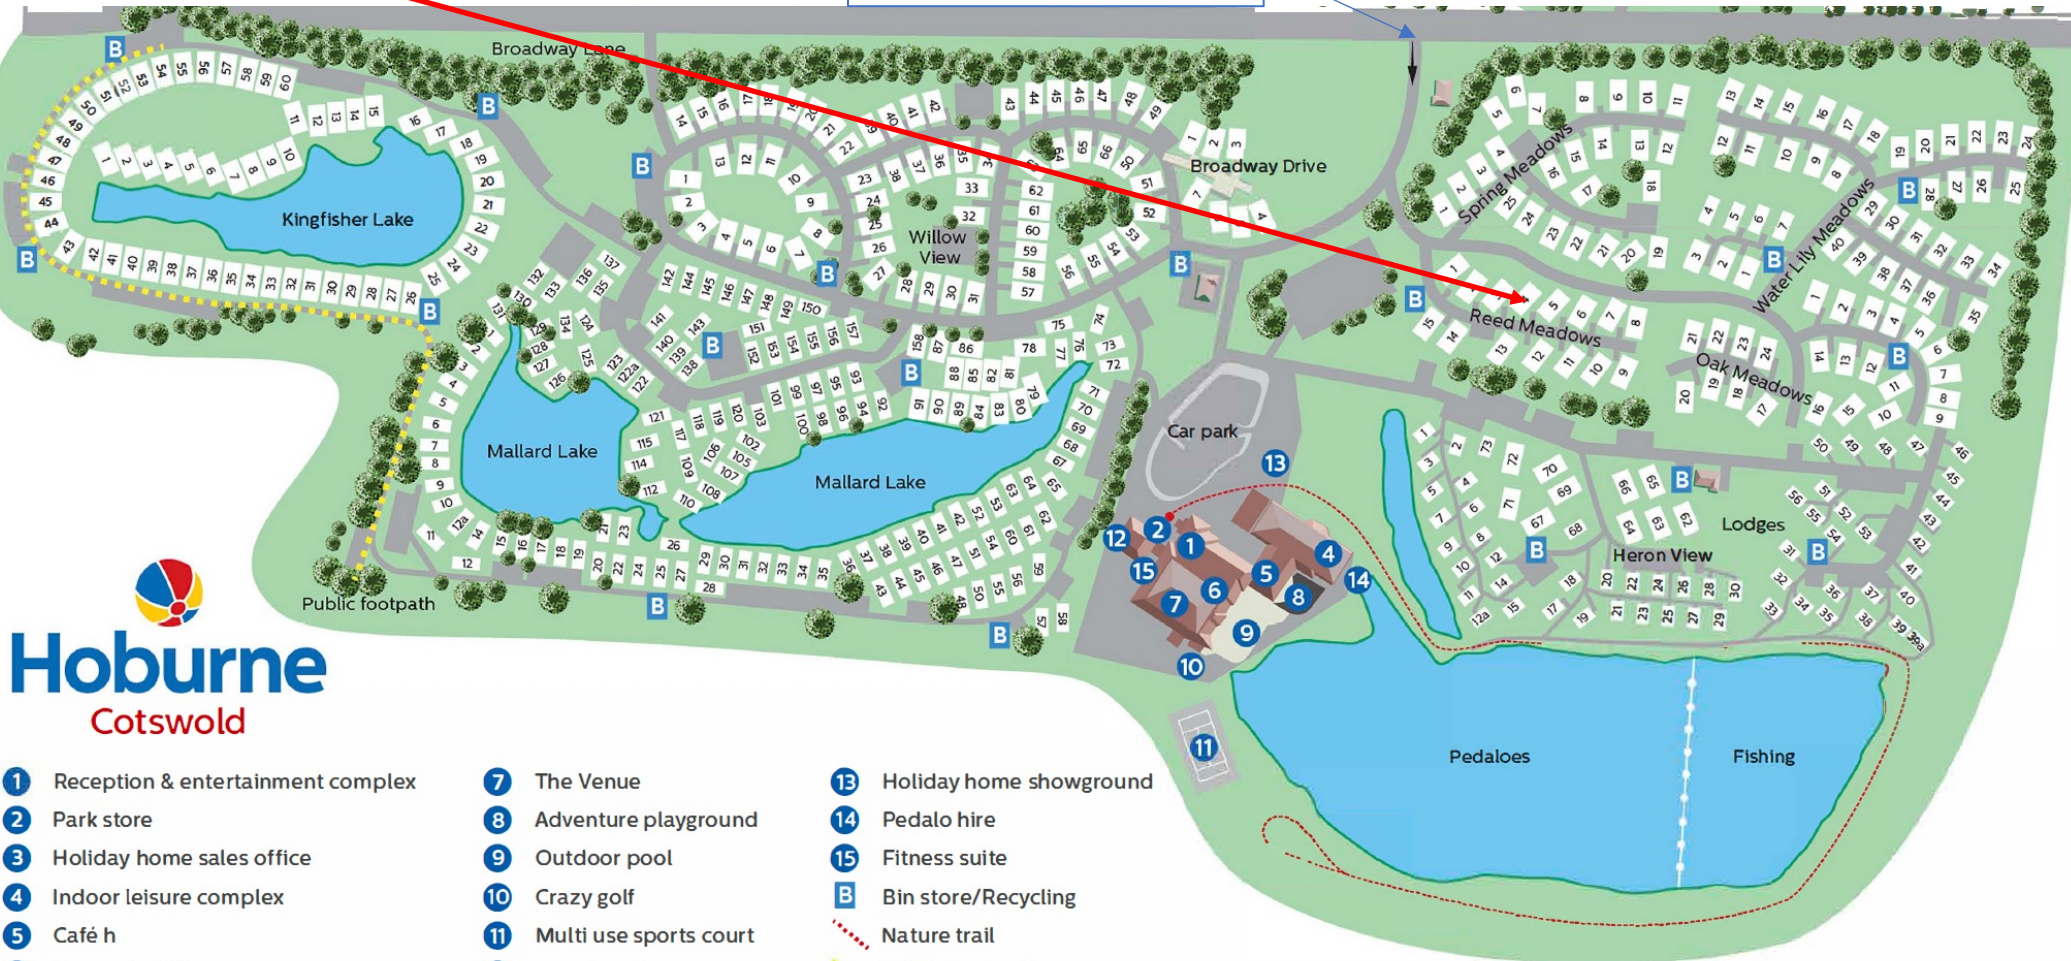

Bens Den  
RM 4

Park entrance

**Hoburne**  
Cotswold

- 1 Reception & entertainment complex
- 2 Park store
- 3 Holiday home sales office
- 4 Indoor leisure complex
- 5 Café h
- 6 Brasserie 1912

- 7 The Venue
- 8 Adventure playground
- 9 Outdoor pool
- 10 Crazy golf
- 11 Multi use sports court
- 12 Launderette

- 13 Holiday home showground
- 14 Pedalo hire
- 15 Fitness suite
- B Bin store/Recycling
- ..... Nature trail
- ..... Public footpath