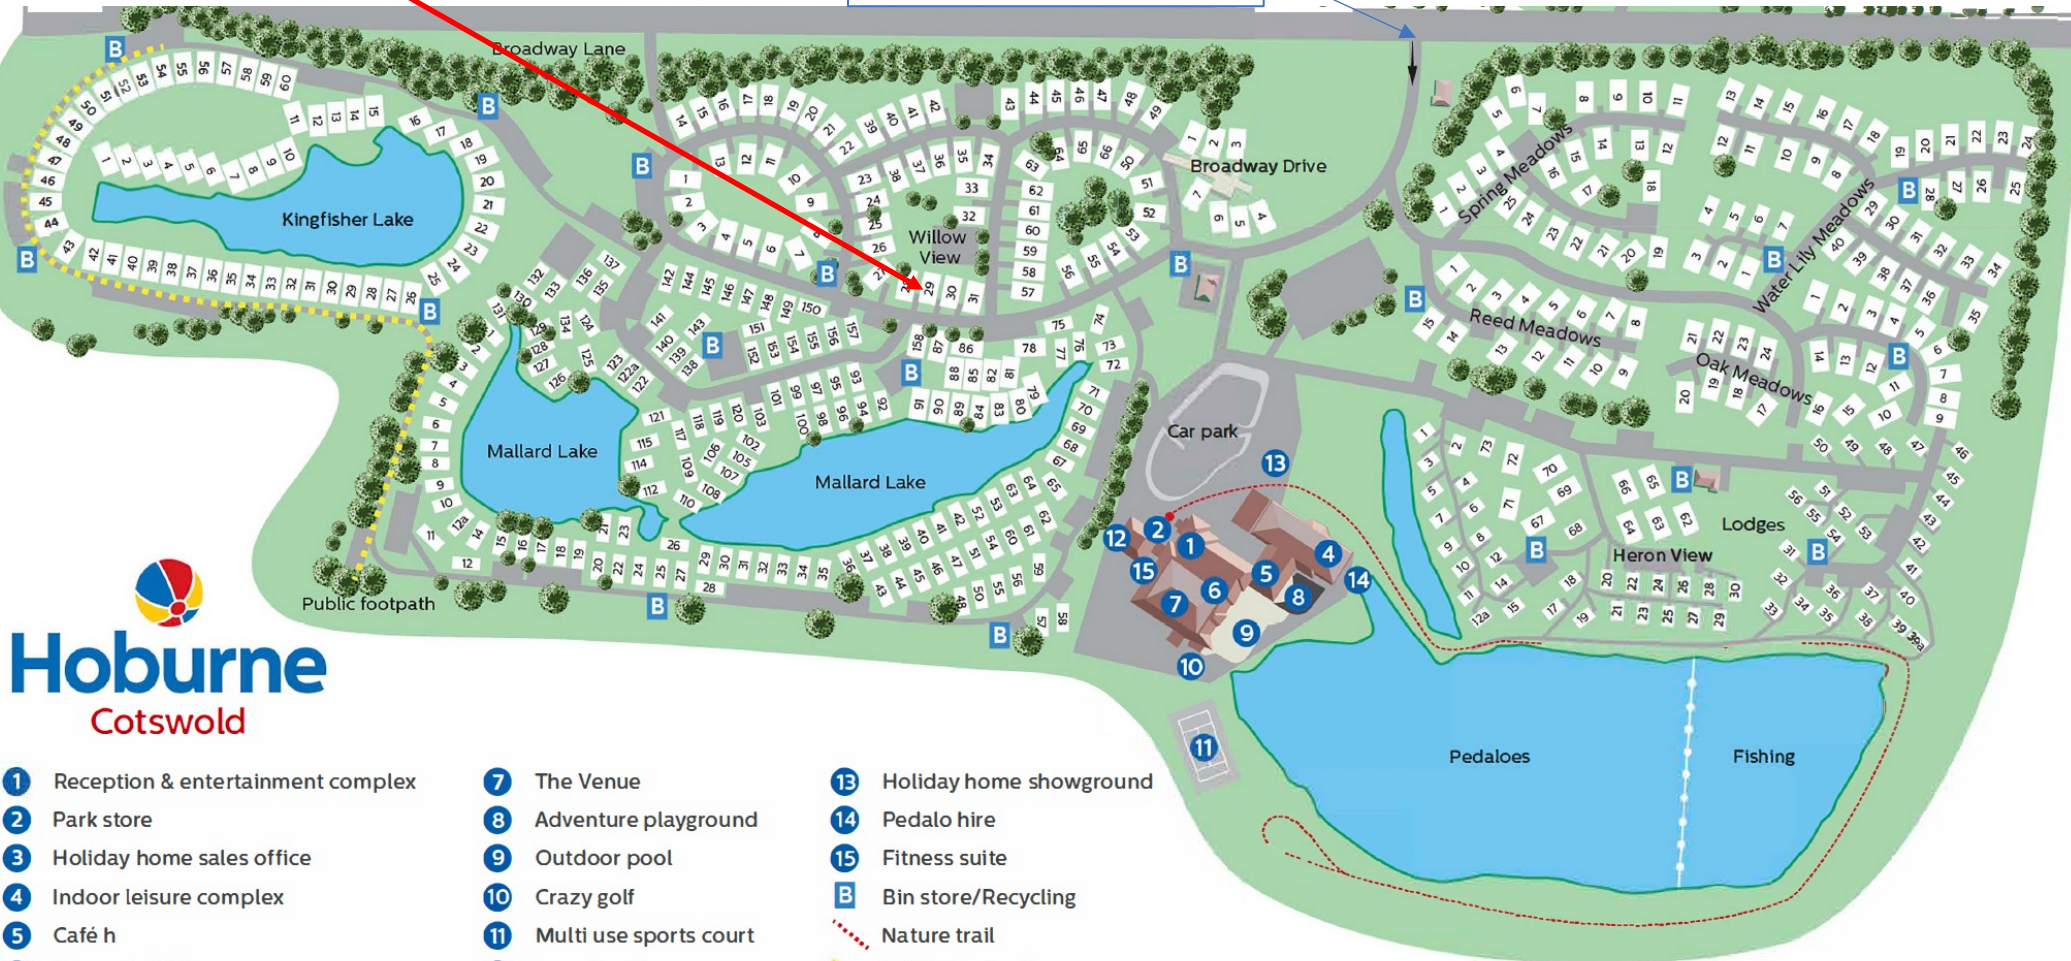

"This One"  
WV29

Park entrance

**Hoburne**  
Cotswold

- 1 Reception & entertainment complex
- 2 Park store
- 3 Holiday home sales office
- 4 Indoor leisure complex
- 5 Café h
- 6 Brasserie 1912

- 7 The Venue
- 8 Adventure playground
- 9 Outdoor pool
- 10 Crazy golf
- 11 Multi use sports court
- 12 Launderette

- 13 Holiday home showground
- 14 Pedalo hire
- 15 Fitness suite
- B Bin store/Recycling
- ..... Nature trail
- ..... Public footpath